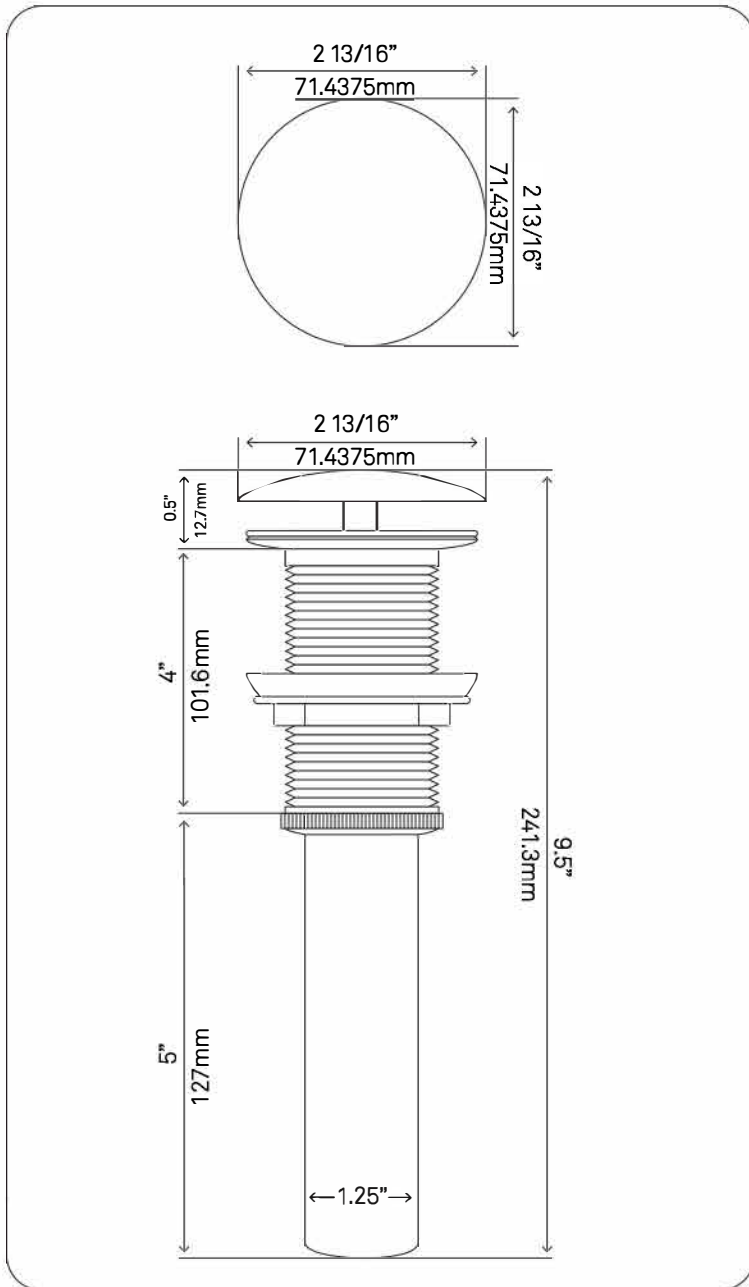

NOTES

Novatto reserves the right (1) to make changes in specifications and materials, and (2) to change or discontinue models, both without notice or obligation. Dimensions are for reference only, see www.Novatto.com for finish options and product availability.

Novatto Inc
TOLL FREE 844.404.4242
www.Novatto.com